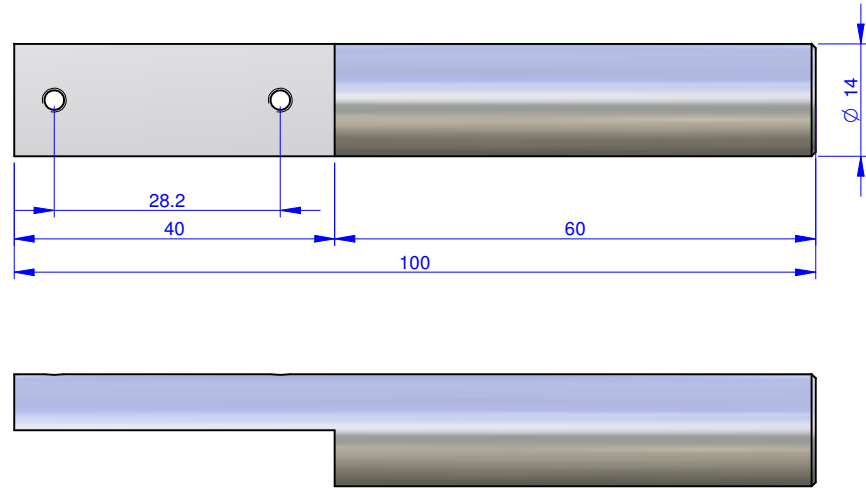

THE PROPERTY OF THIS DRAWING IS ESTABLISHED BY LAW
IT IS FORBIDDEN TO REPRODUCE IT OR SHOW IT TO THIRD PARTY
WITHOUT A WRITTEN AGREEMENT.

MODIFICATIONS: VARIED DIMENSIONS AS OF DATE:

7	10
8	11
9	12

MODIFICATIONS: VARIED DIMENSIONS AS OF DATE:

1	4
2	5
3	6

Format **A3**
UNI 936-76

1
—
1

Object Number	Name	QTY
1	GAZ.16.14.60	1

FP Services		DESIGNED FROM FPSERVICES	
GENERAL TOLERANCE: UNI - ISO 2768 CLASSE f		DATE 03/2016	WEIGHT 0,022 kg
DESCRIPTION		CODE CA.GAZ.16.14.60	